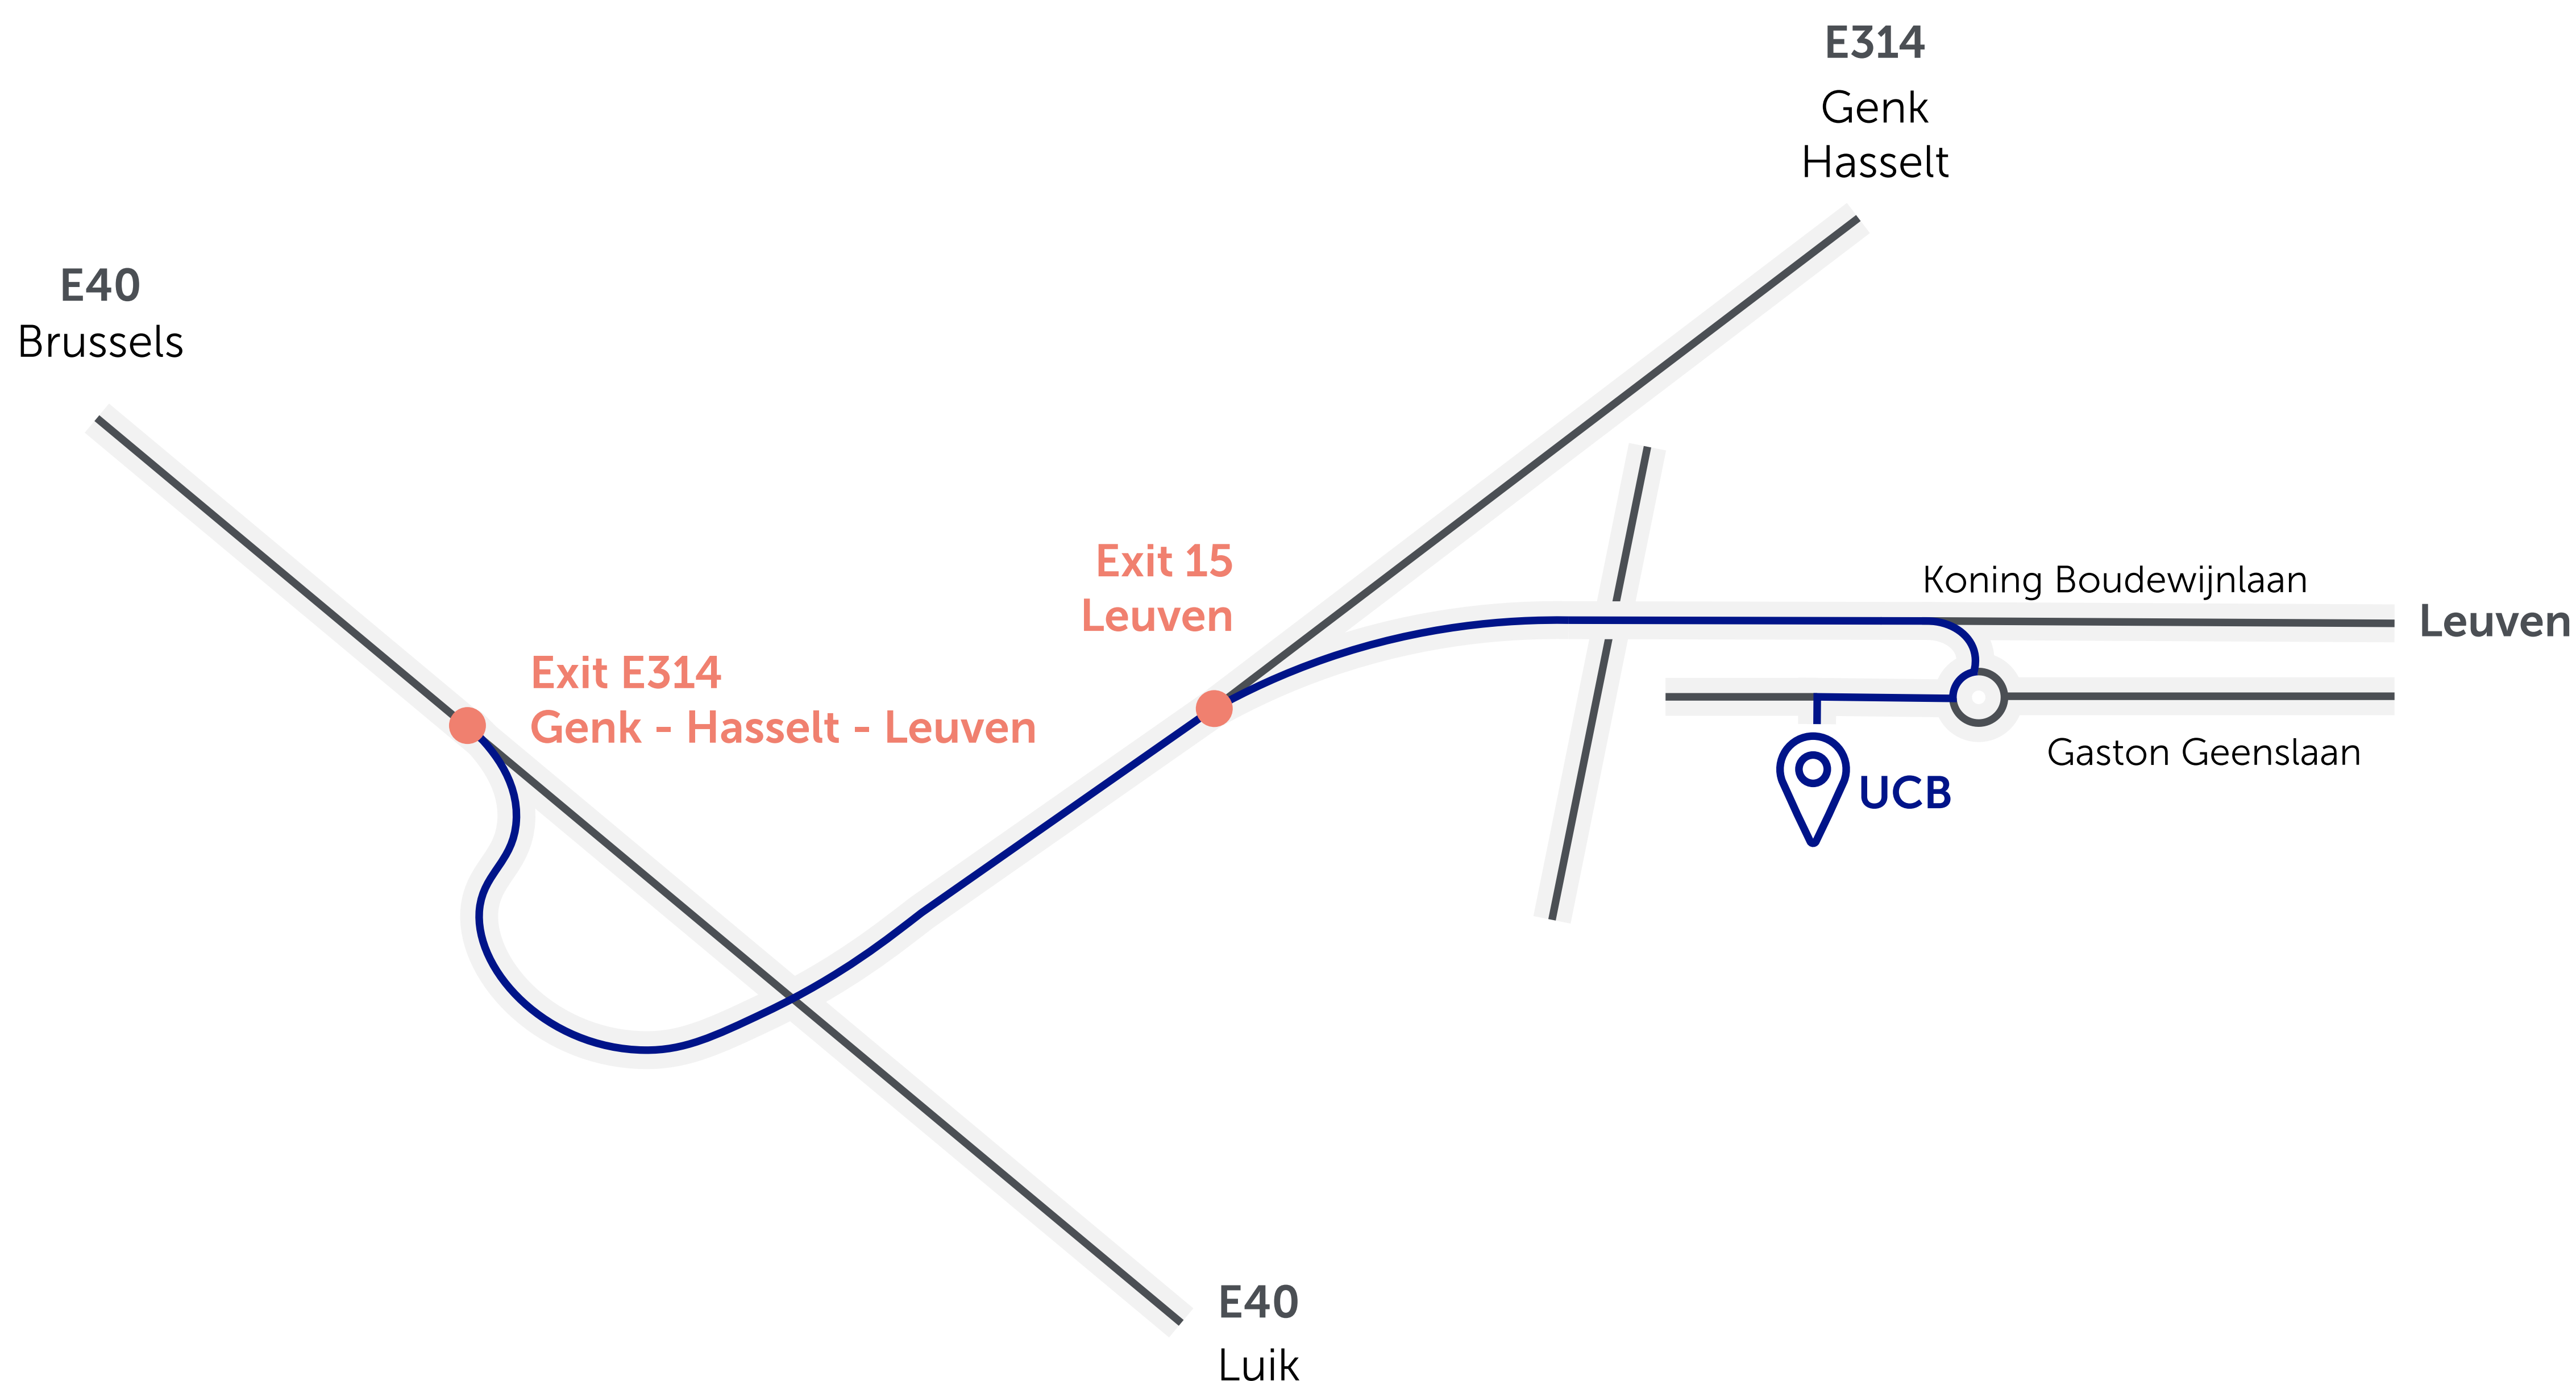

How to find us

Address

Campus UCB Leuven

Gaston Geenslaan 14 - Building B1
3001 Leuven
Belgium
UCBLEuven@ucb.com

Navigation

Waze
Choose **UCB Leuven**

Google Maps
Choose **Gaston Geenslaan 14 Leuven**

Accessibility

Accessibility information

When standing in front of the building complex, our offices are located on the right hand side.

We have a parking lot in front of the building complex.

Parking is free of charge and you can use all of the available spots.

You can take the train to the central station of Leuven.

Once there, you can take bus 616 in the direction of Brussels Airport or bus 2 in the direction of Heverlee Campus.

If you come to the office by bicycle, you will find bicycle parking facilities next to the main entrance of the building.